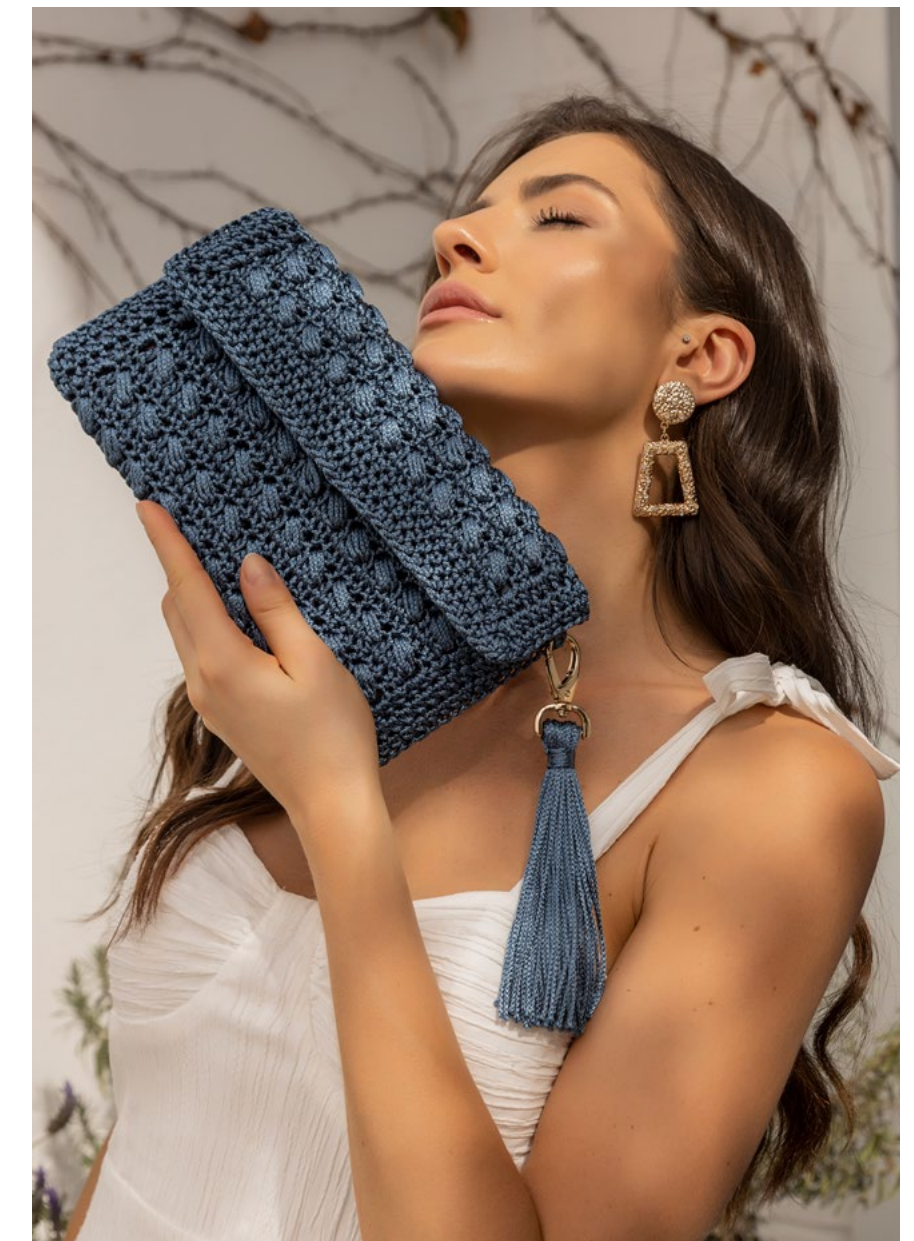

Composition: zinc
Size: 21 mm x 51 mm
6 units per blister pack | Package of 6 blisters

cor/color 10
Prata / Plata / Silver

cor/color 20
Dourado / Dorado / Golden

cor/color 30
Preto / Negro / Black

PINGENTES
COLGANTES | PENDANTS